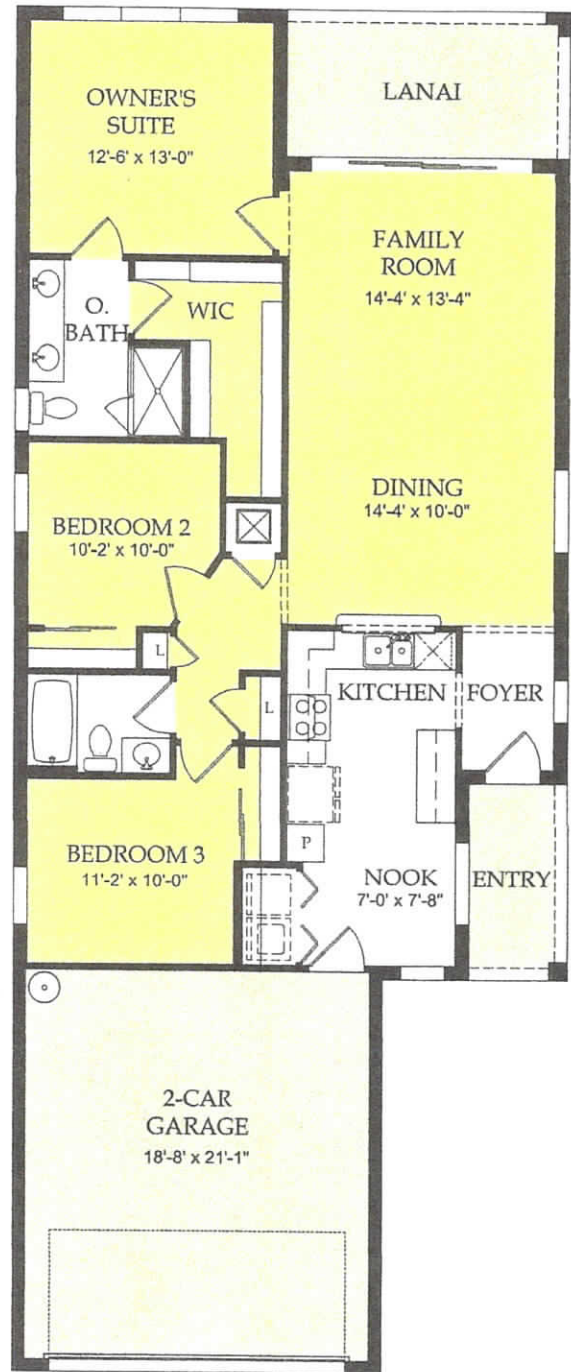

Garden Series - Gray Myst

Single Family Home

3 Bedrooms, 2 Baths,

2-Car Garage

A

B

C

Living Area 1,392 Sq. Ft.

Total Area 2,007 Sq. Ft.

Artist's renderings are conceptual only. Exact dimensions and spatial arrangements on this plan are approximate and may vary in final construction.